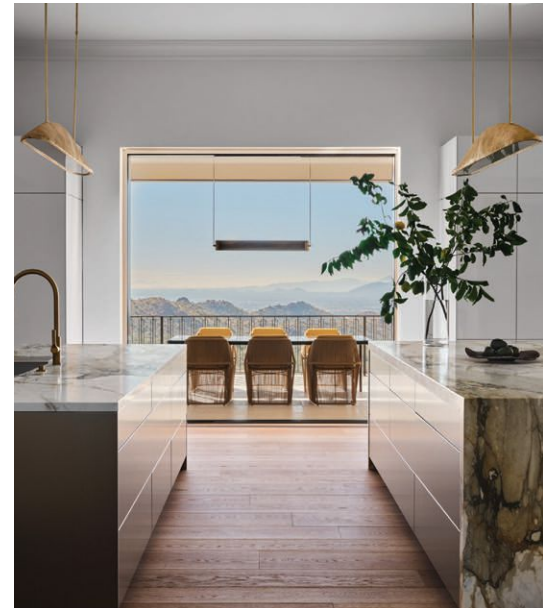

9

THE DESIGN AWARDS